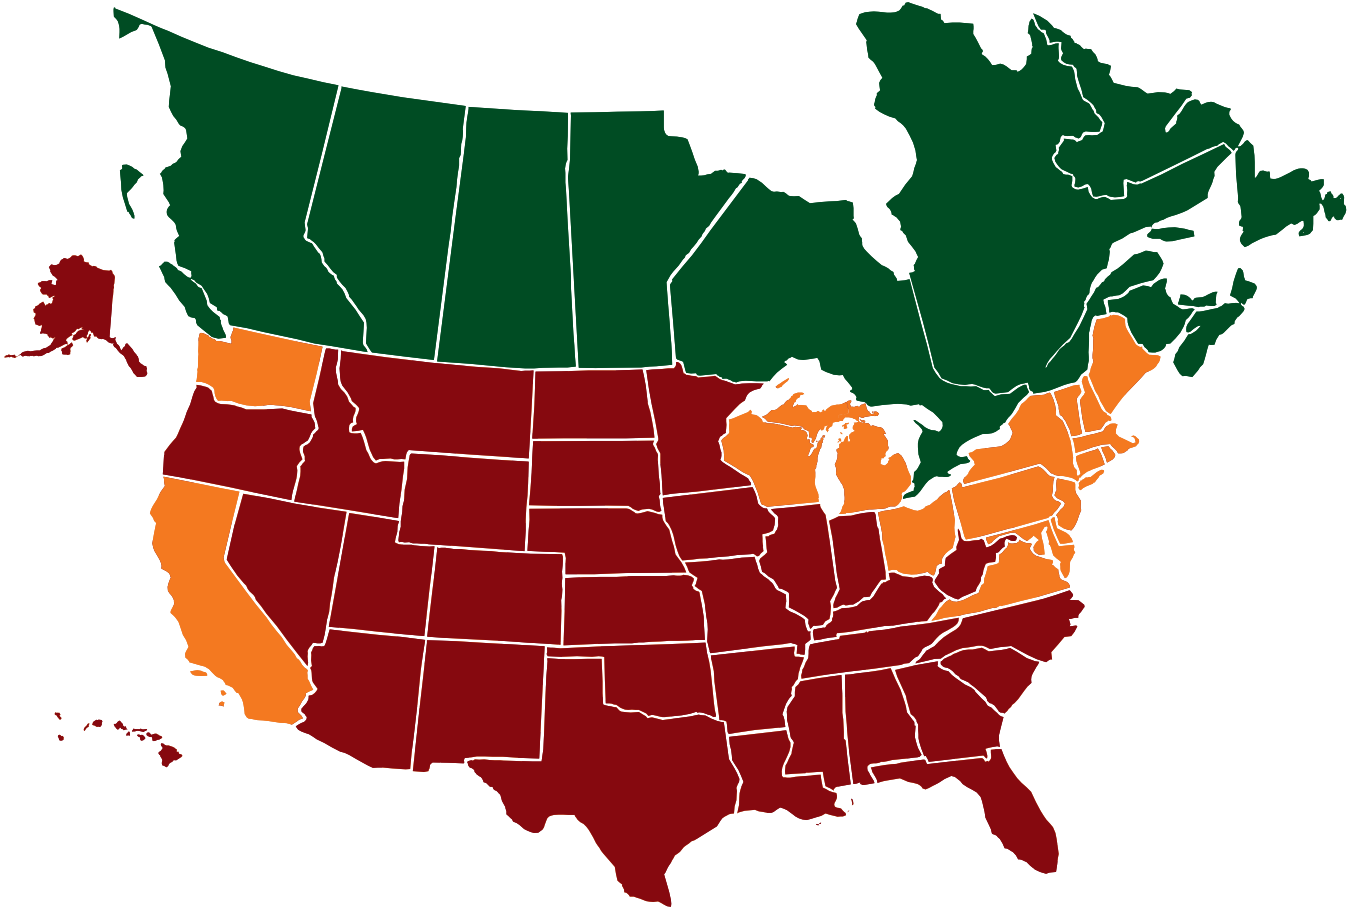

# Refractory Locations

With refractory locations throughout the United States and Canada, we provide unmatched refractory installation combined with industry-leading technology.

## **Alliance Refractories by AlumaSafway** [AllianceRefractories.com](http://AllianceRefractories.com) Serving customers throughout Canada

Alberta: Bonnyville, Calgary, Edmonton, Fort McMurray      Saskatchewan: Regina  
British Columbia: Richmond  
Contact us: [info@alliancerefractories.com](mailto:info@alliancerefractories.com)

## **Empire Refractory Services by BrandSafway** [EmpireRefractoryOH.com](http://EmpireRefractoryOH.com) Serving customers throughout the U.S.

California: Fairfield, Long Beach      New Jersey: Sewell  
Michigan: Taylor      Ohio: Toledo  
Contact us: [info@ersrefractory.com](mailto:info@ersrefractory.com)

## **Industrial Specialists by BrandSafway** [IndSpec.com](http://IndSpec.com) Serving customers throughout the U.S.

Florida: Tampa      Montana: Billings  
Louisiana: Gonzales, Sulphur      Texas: Beaumont, Corpus Christi, Dickinson  
Contact us: [refractory@indspec.com](mailto:refractory@indspec.com)