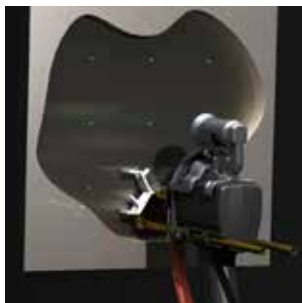

75%

LESS
TIME

SAVE SHIFTS by replacing inefficient chalk and string or templates with laser precision.

Reduce anchor layout time by up to 75% with BrandTech® Precision Layout™. This patent-pending system is the first and only laser layout system for refractory anchors. Why waste hours or shifts preparing to weld? Once you have located just two reference points, the BrandTech Precision Layout system can do the rest.

BrandTech[®]
PRECISION LAYOUT

BRAND > **SAFWAY**[®]

At Work For You[®]

Laser Precision – At Work For You®

2 Tools, 1 Precise Solution

With BrandTech Precision Layout, simply locate just two reference points and start welding. Easily make adjustments by moving the device nearer or farther from the surface. Gun mount or static mount options offer flexibility and convenience.

Gun Mount

The gun-mount option can be attached to the BrandTech Precision Welding gun and is ideal for reaching tight spaces and complex welds, such as Fluid Catalytic Cracking Units (FCCU), cyclones and standpipes. Laser precision makes it easy to fine-tune increments to adjust to any layout of close-range welds.

Static Mount

The standalone static mount unit can lay out square grids of any standard or custom layouts. Operators can easily change the distance between points simply by moving the laser system closer or farther from the surface. Position the Precision Layout tool using a tripod, magnet, or clamp it to an existing scaffold legs – or let our engineers design a custom clamping system especially for you.