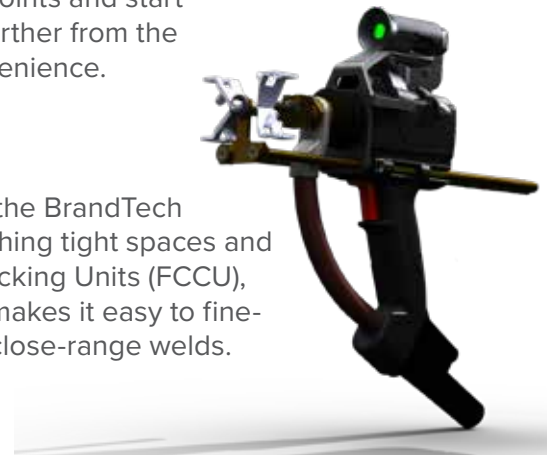

75%

LESS
TIME

SAVE SHIFTS by replacing inefficient chalk and string or templates with laser precision.

Reduce anchor layout time by up to 75% with BrandTech® Precision Layout™. This patent-pending system is the first and only laser layout system for refractory anchors. Why waste hours or shifts preparing to weld? Once you have located just two reference points, the BrandTech Precision Layout system can do the rest.

BrandTech[®]
PRECISION LAYOUT

BRAND > **SAFWAY**[®]

At Work For You[®]

Laser Precision – At Work For You®

2 Tools, 1 Precise Solution

With BrandTech Precision Layout, simply locate just two reference points and start welding. Easily make adjustments by moving the device nearer or farther from the surface. Gun mount or static mount options offer flexibility and convenience.

Gun Mount

The gun-mount option can be attached to the BrandTech Precision Welding gun and is ideal for reaching tight spaces and complex welds, such as Fluid Catalytic Cracking Units (FCCU), cyclones and standpipes. Laser precision makes it easy to fine-tune increments to adjust to any layout of close-range welds.

Static Mount

The standalone static mount unit can lay out square grids of any standard or custom layouts. Operators can easily change the distance between points simply by moving the laser system closer or farther from the surface. Position the Precision Layout tool using a tripod, magnet, or clamp it to an existing scaffold legs – or let our engineers design a custom clamping system especially for you.